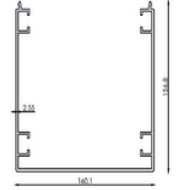

■ **Ayak Su Tahliye Tapası Aparatı**  
Foot Water Drain Plug Apparatus

**ÖN AYAK KAPAK PROFİLİ**  
FRONT LEG COVER PROFILE

Stok: 7 mt

**Ağırlık/Weight** 1,007 Kg/m**BASKI PROFİLİ**  
PRINT PROFILE

Stok: 7 mt

**Ağırlık/Weight** 0,436 Kg/m**CAM KAYIT PROFİLİ**  
CAM RECORDING PROFILE

Stok: 7 mt

**Ağırlık/Weight** 2,363 Kg/m**OLUK PROFİLİ**  
GUTTER PROFILE

Stok: 7 mt

**Ağırlık/Weight** 5,187 Kg/m**DUVAR ASKI PROFİLİ**  
WALL MOUNTING PROFILE

Stok: 7 mt

**Ağırlık/Weight** 3,446 Kg/m**ÖN AYAK PROFİLİ**  
FOREFOOT PROFILE

Stok: 7 mt

**Ağırlık/Weight** 3,848 Kg/m**YAN BASKI KAPAK PROFİLİ**  
SIDE PRINTED COVER PROFILE

Stok: 7 mt

**Ağırlık/Weight** 0,436 Kg/m**İÇ KAPAK**  
INNER COVER